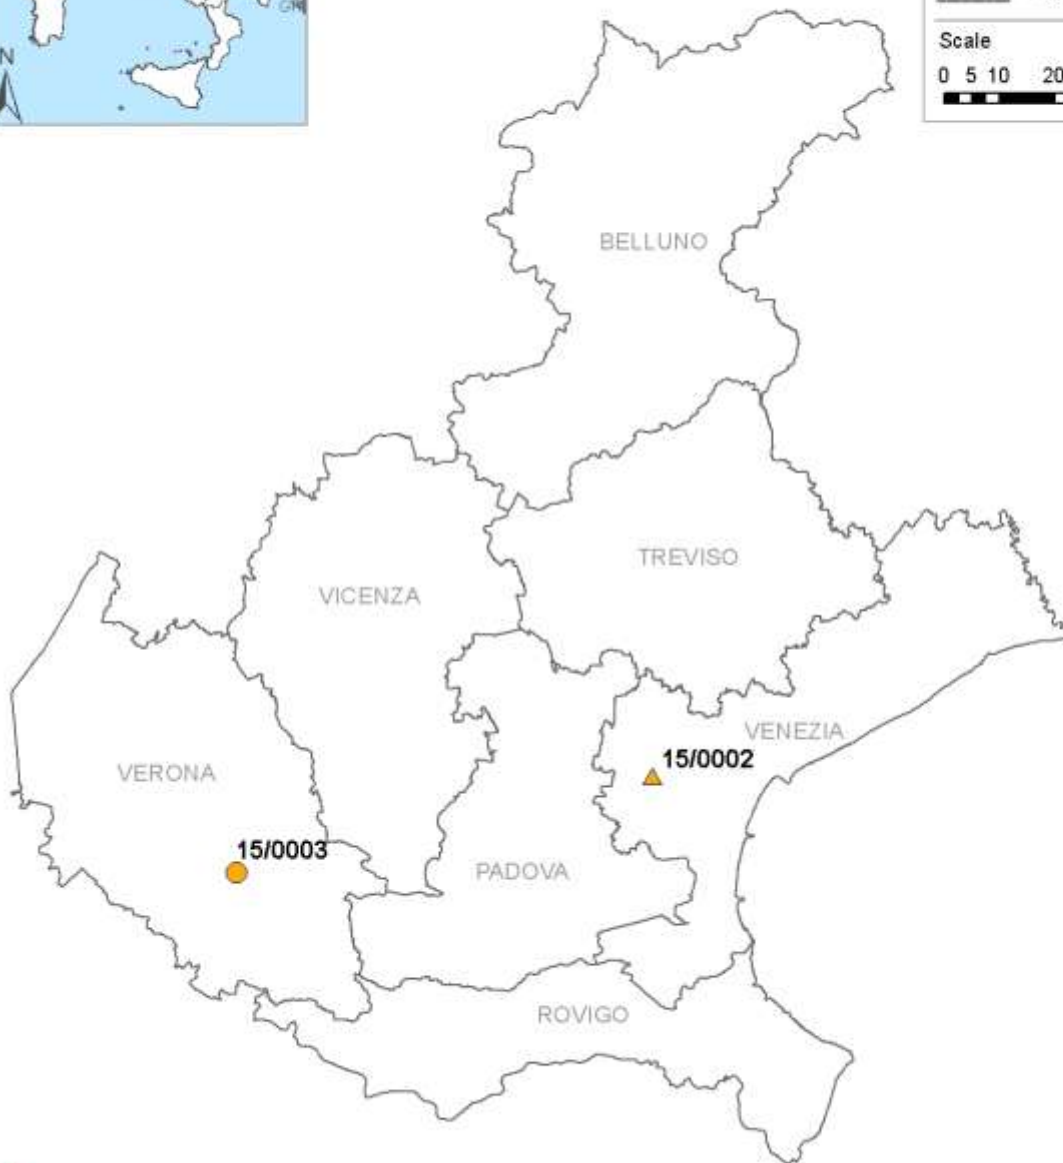

Maps of Low Pathogenic Avian Influenza in Italy

Epidemiological situation

23rd December 2015

1. Italy
2. Tuscany Region
3. Veneto Region
4. Emilia Romagna Region
5. Lombardy

1. Italy

2. Tuscany Region

3. Veneto Region

4. Emilia Romagna Region

5. Lombardy Region