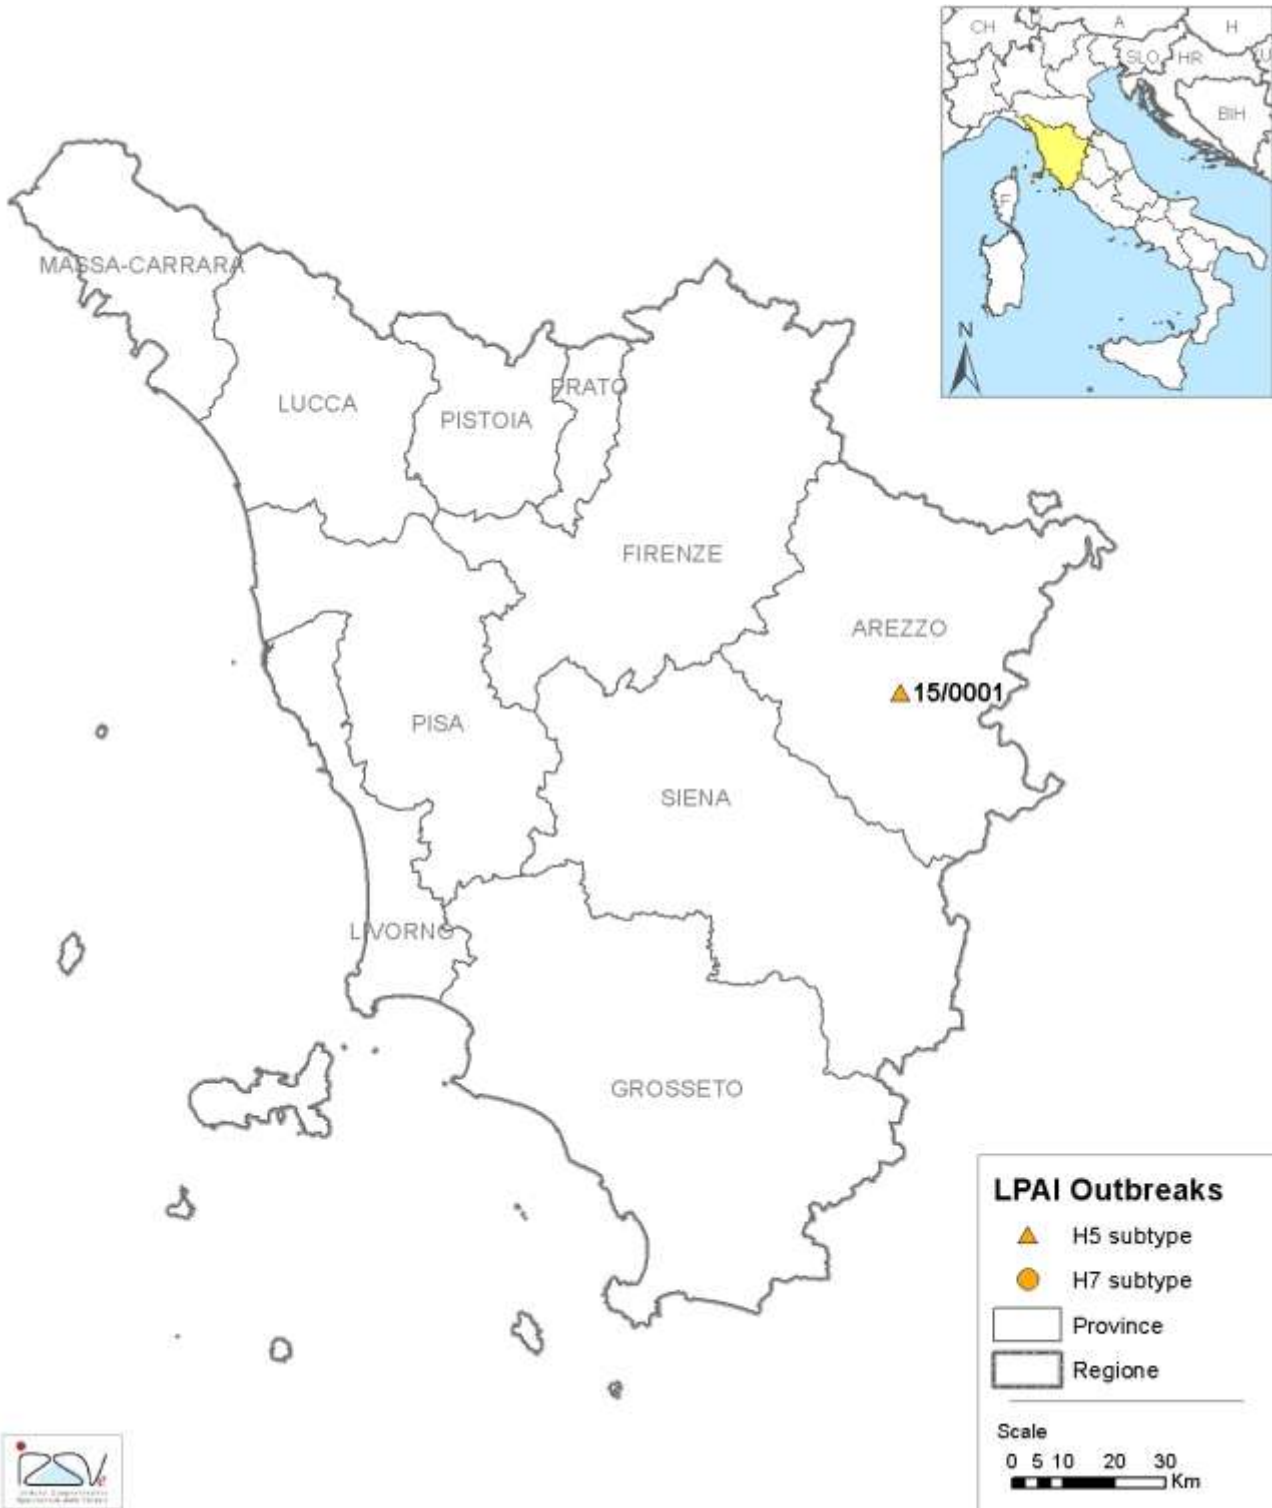

Maps of Low Pathogenic Avian Influenza in Italy

Epidemiological situation

23rd December 2015

1. Italy
2. Tuscany Region
3. Veneto Region
4. Emilia Romagna Region
5. Lombardy

1. Italy

2. Tuscany Region

3. Veneto Region

4. Emilia Romagna Region

5. Lombardy Region