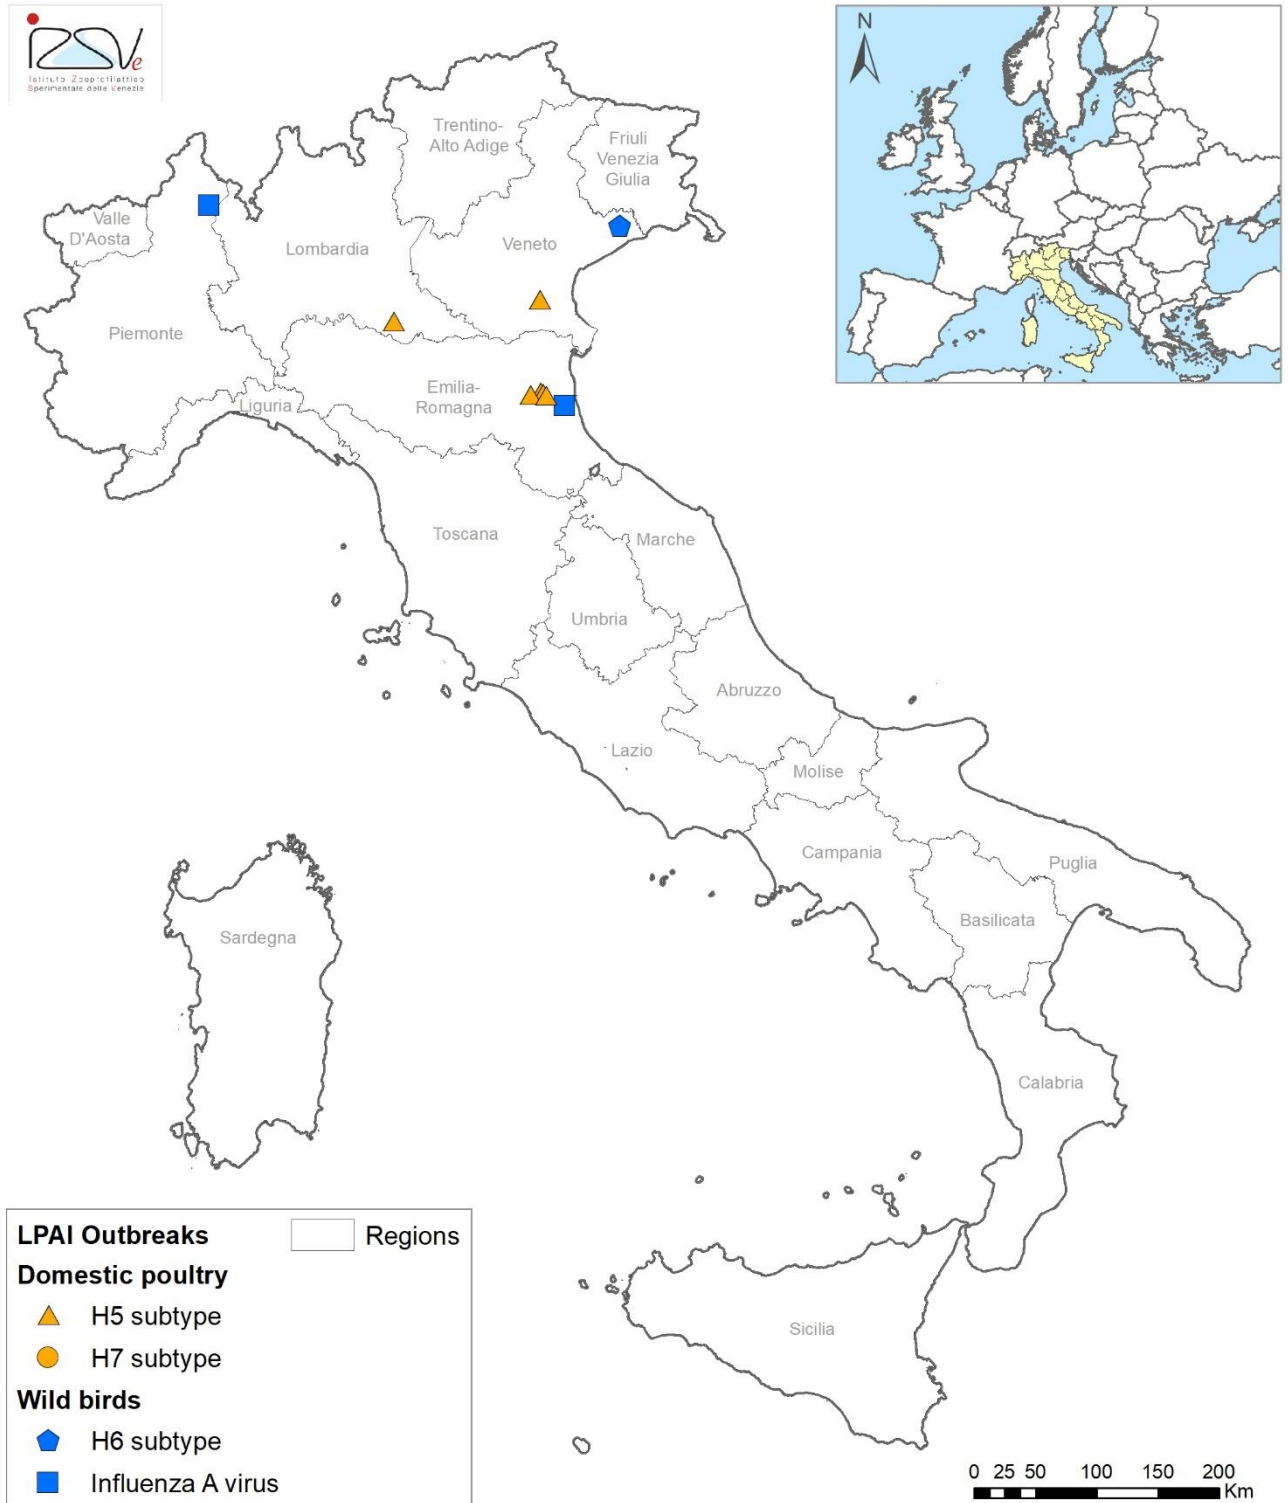

# Maps of Low Pathogenic Avian Influenza in Italy

Epidemiological situation  
2017

1. Italy
2. Veneto Region
3. Emilia Romagna Region
4. Lombardy Region
5. Piedmont Region

## 1. Italy

## 4. Lombardy Region

## 5. Piedmont Region