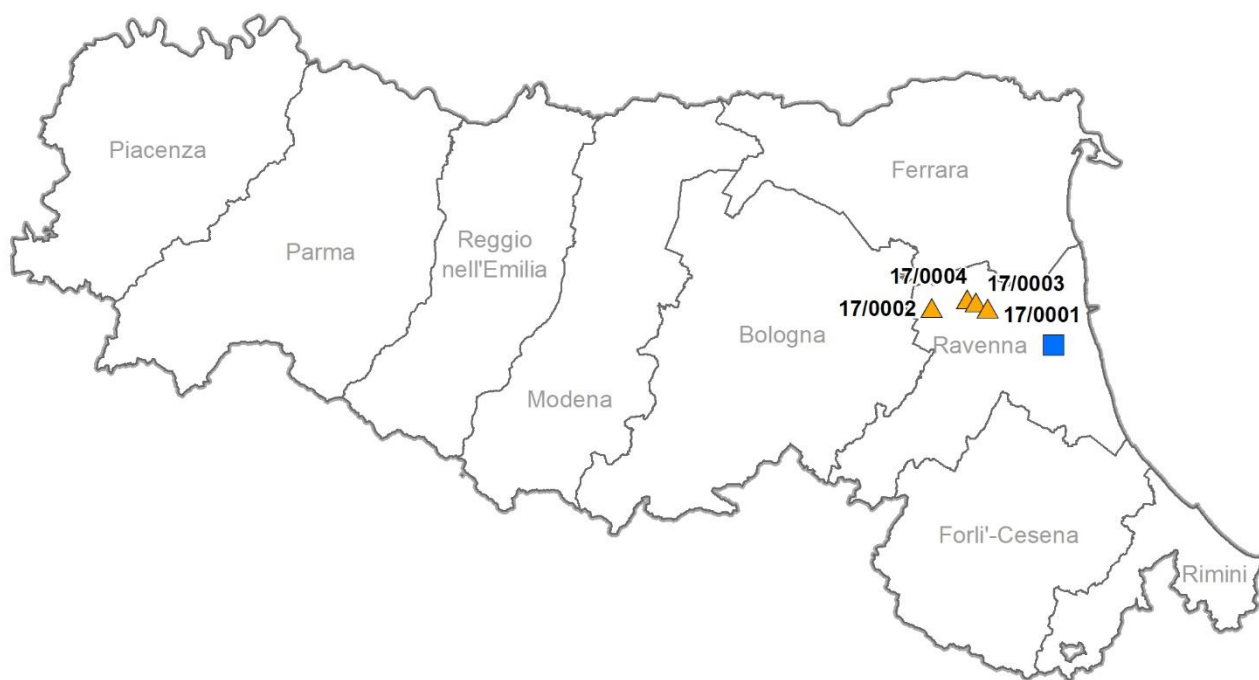

# Maps of Low Pathogenic Avian Influenza in Italy

Epidemiological situation  
2017

1. Italy
2. Veneto Region
3. Emilia Romagna Region
4. Lombardy Region
5. Piedmont Region

## 1. Italy

## 4. Lombardy Region

## 5. Piedmont Region