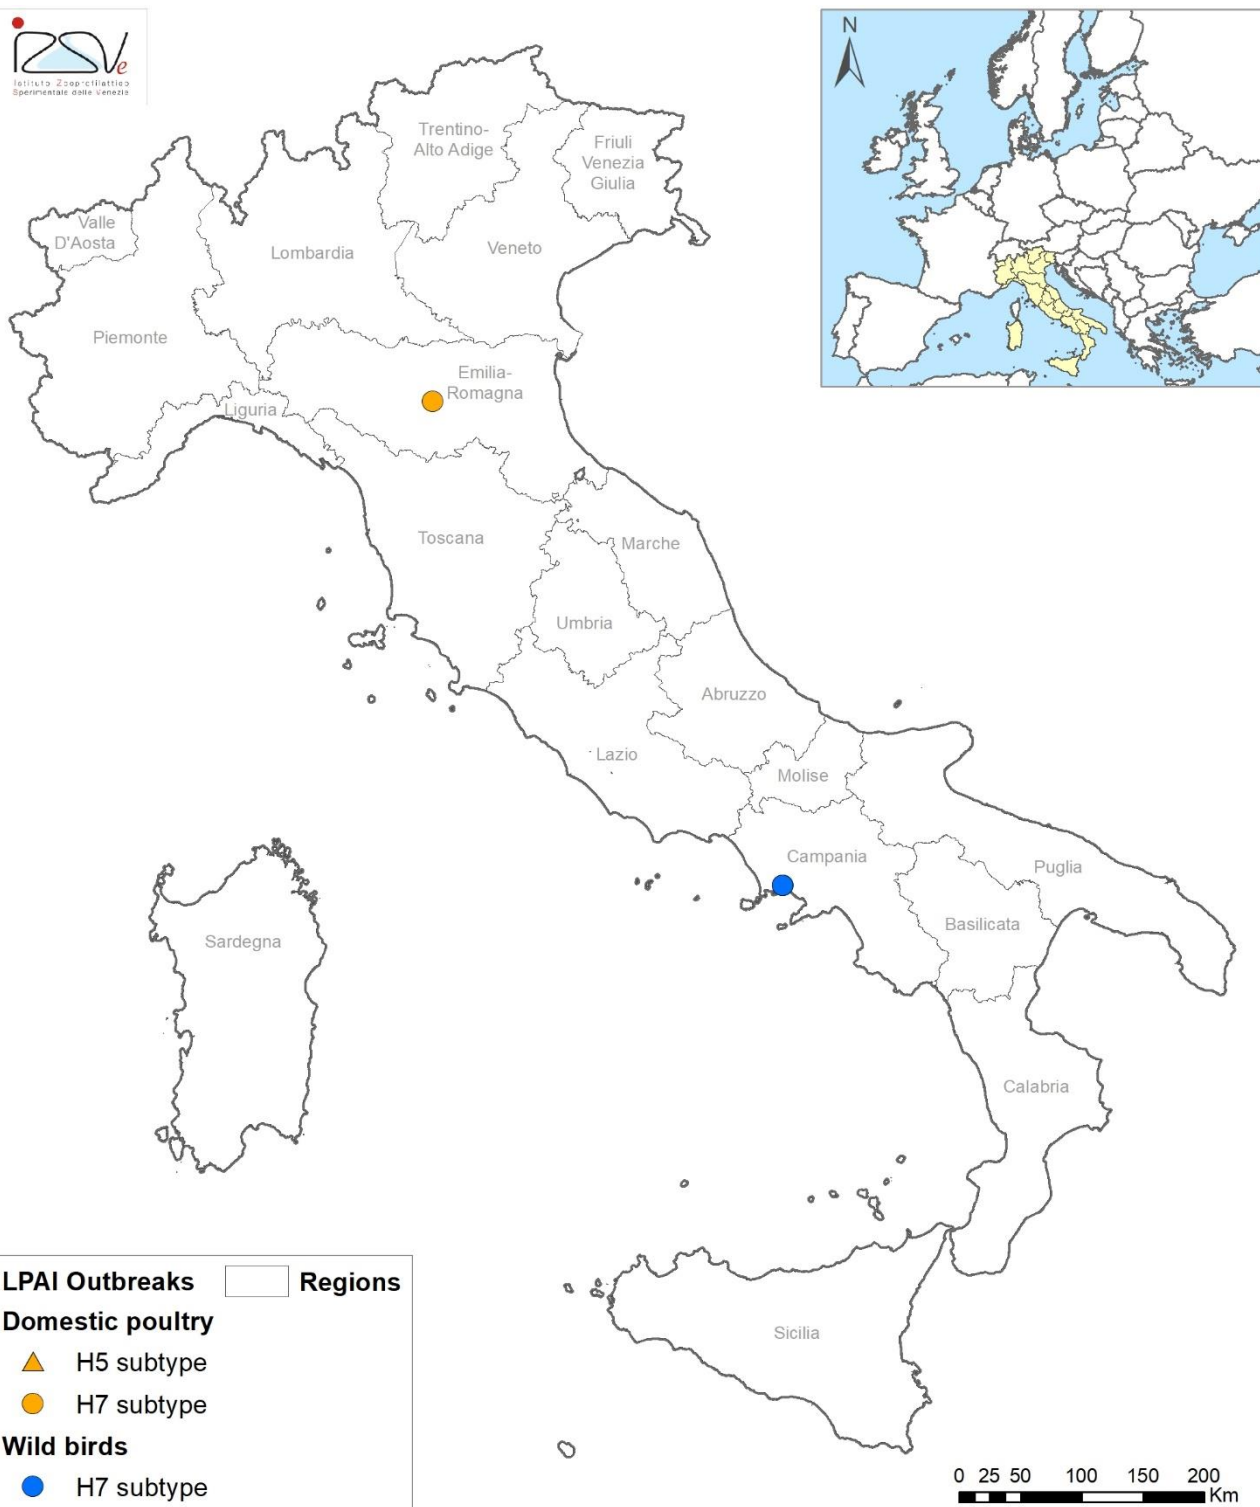

Maps of Low Pathogenic Avian Influenza in Italy

Epidemiological situation
2019

1. Italy
2. Emilia Romagna Region
3. Campania Region

1. Italy

2. Emilia-Romagna Region

3. Campania Region