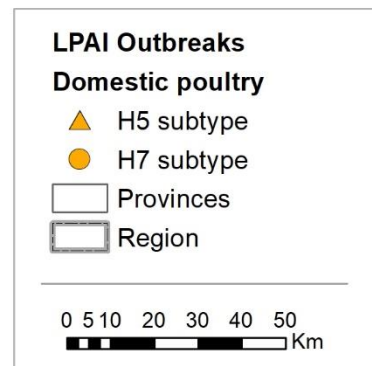

Maps of Low Pathogenic Avian Influenza in Italy

Epidemiological situation
2019

1. Italy
2. Emilia Romagna Region
3. Campania Region

1. Italy

2. Emilia-Romagna Region

3. Campania Region