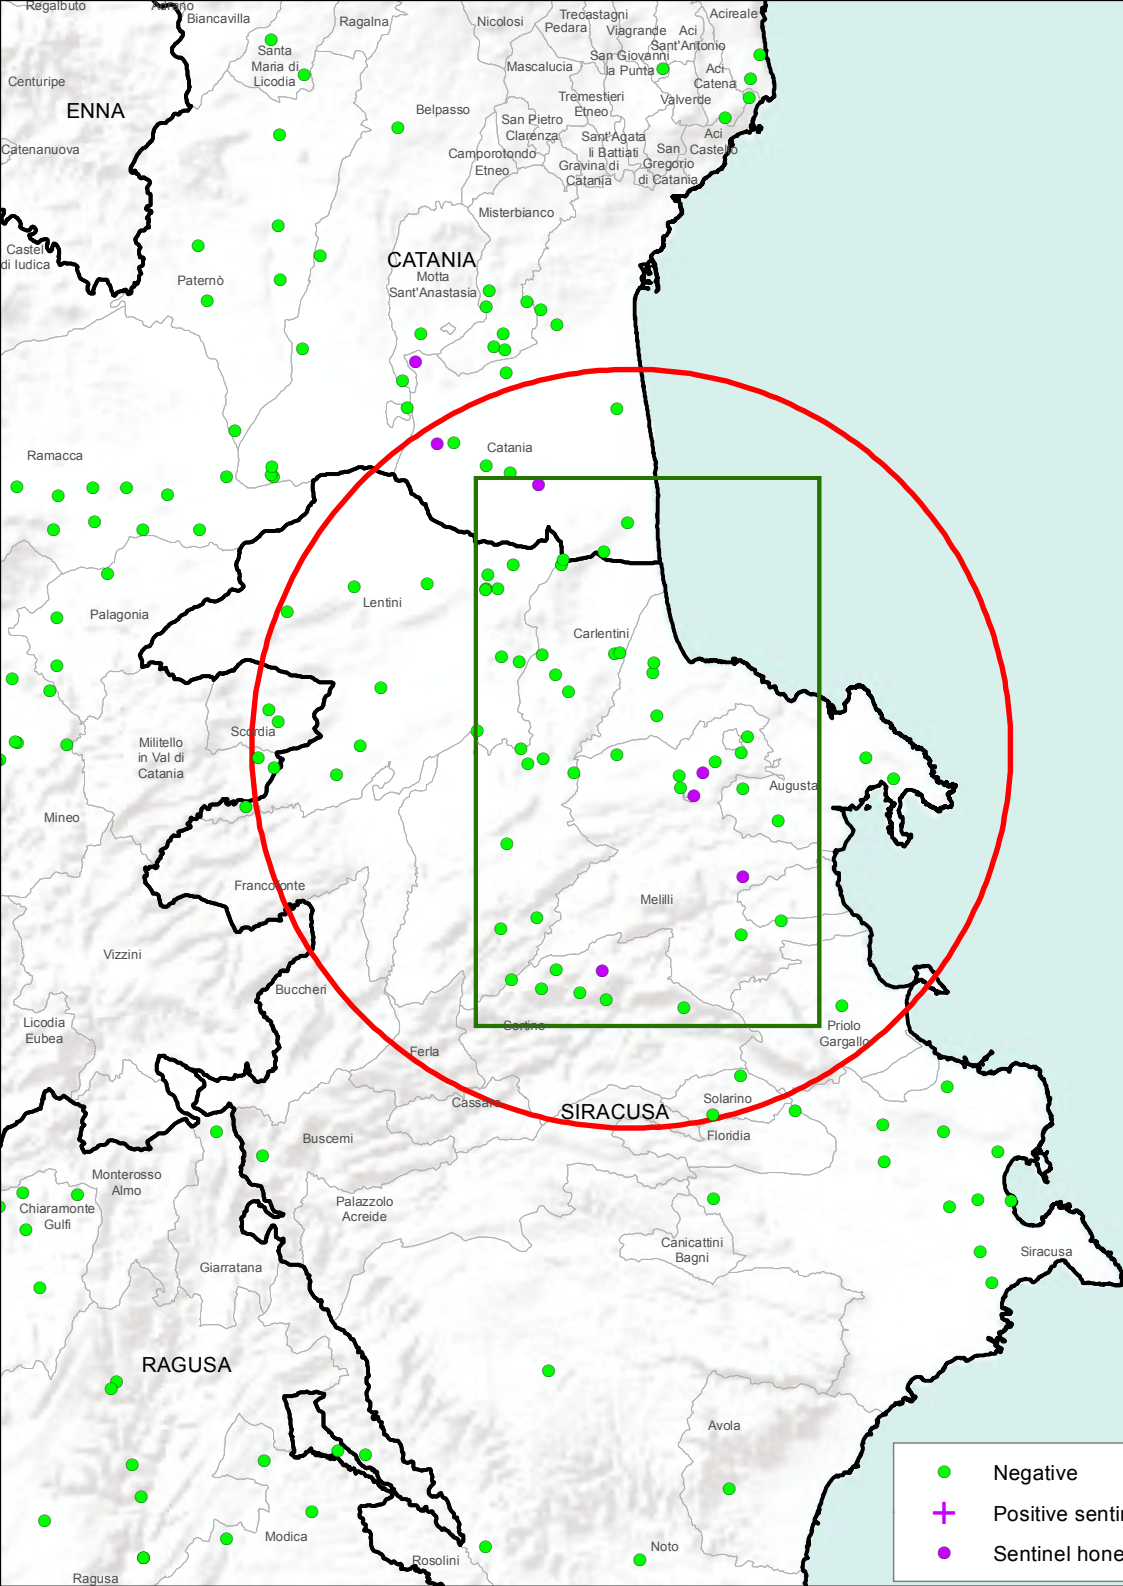

31/12/2015

	Negative		20000 m.
	Positive sentinel honey bee nuclei		Province
	Sentinel honey bee nuclei		Municipality