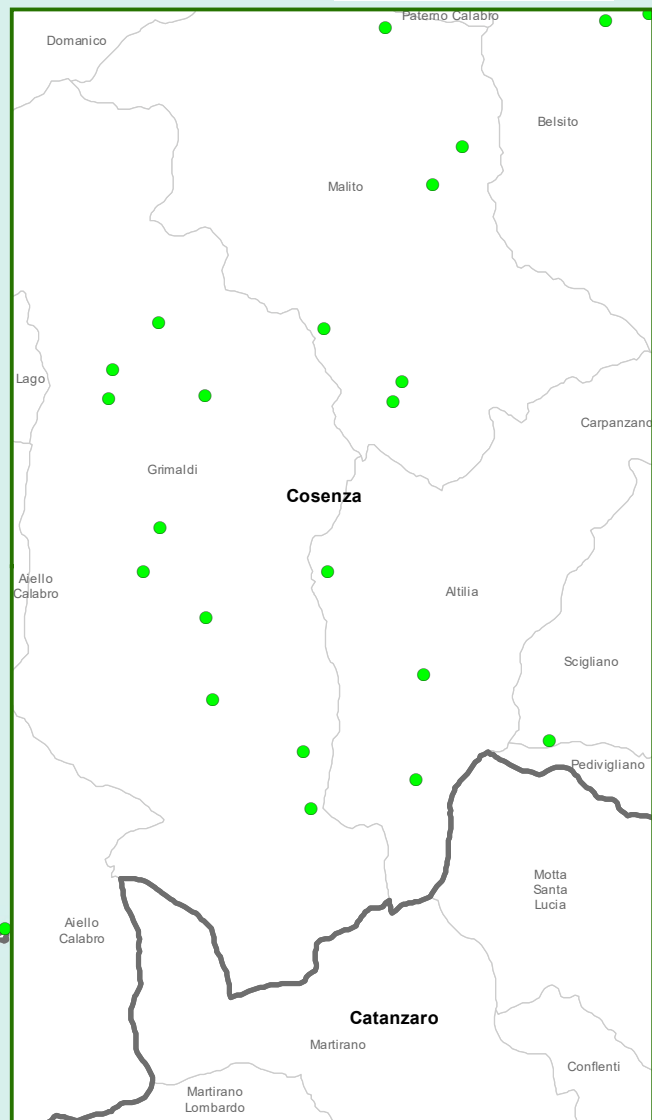

31/12/2021

- + Positive
- + Positive sentinel honey bee nuclei
- Sentinel honey bee nuclei
- Negative
- 10000 m.
- Province
- Municipality

Sources: Esri, USGS, NOAA