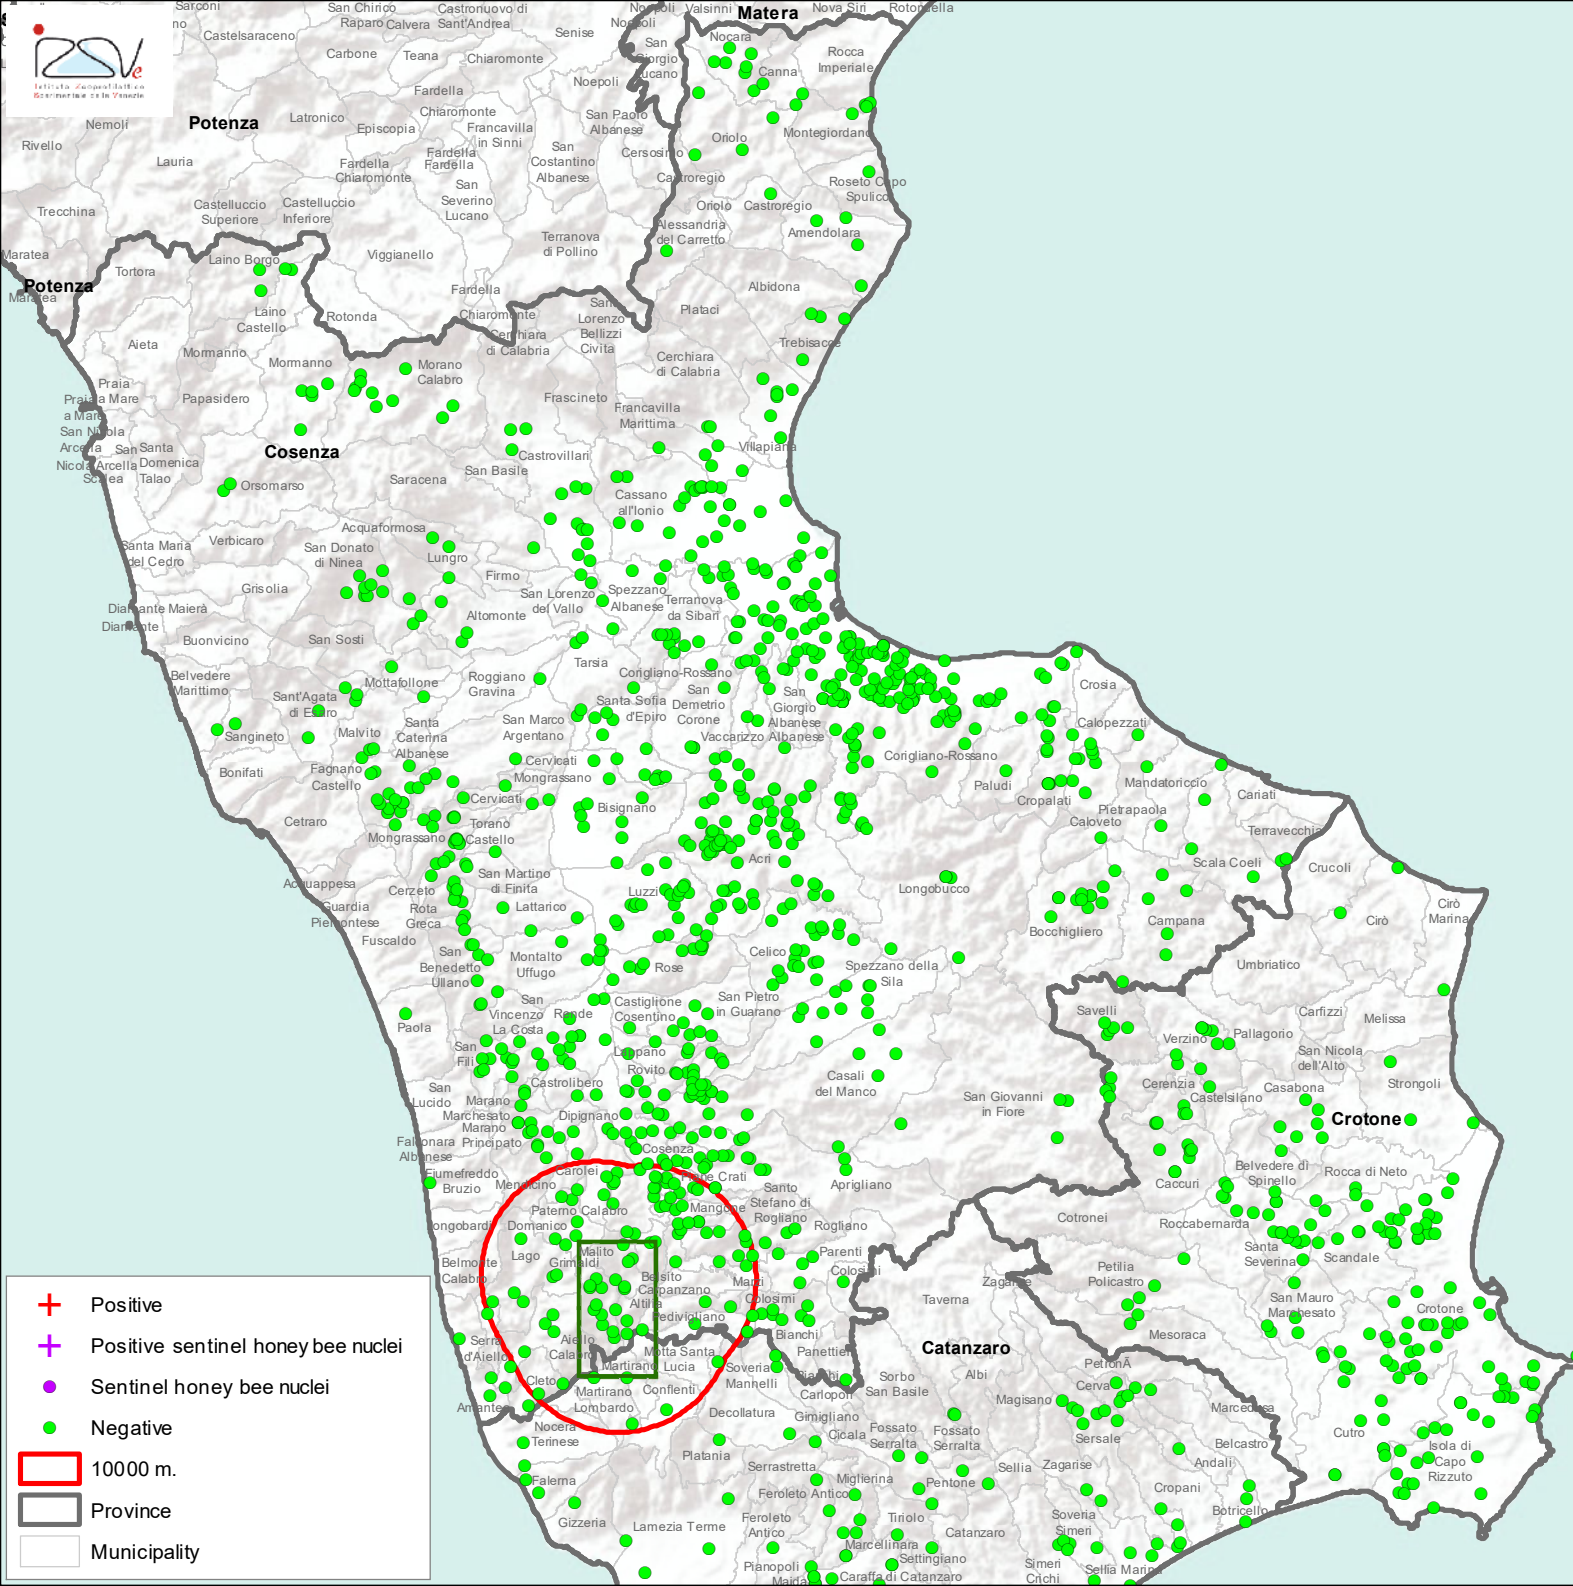

31/12/2021

- + Positive
- + Positive sentinel honey bee nuclei
- Sentinel honey bee nuclei
- Negative
- 10000 m.
- Province
- Municipality

Sources: Esri, USGS, NOAA