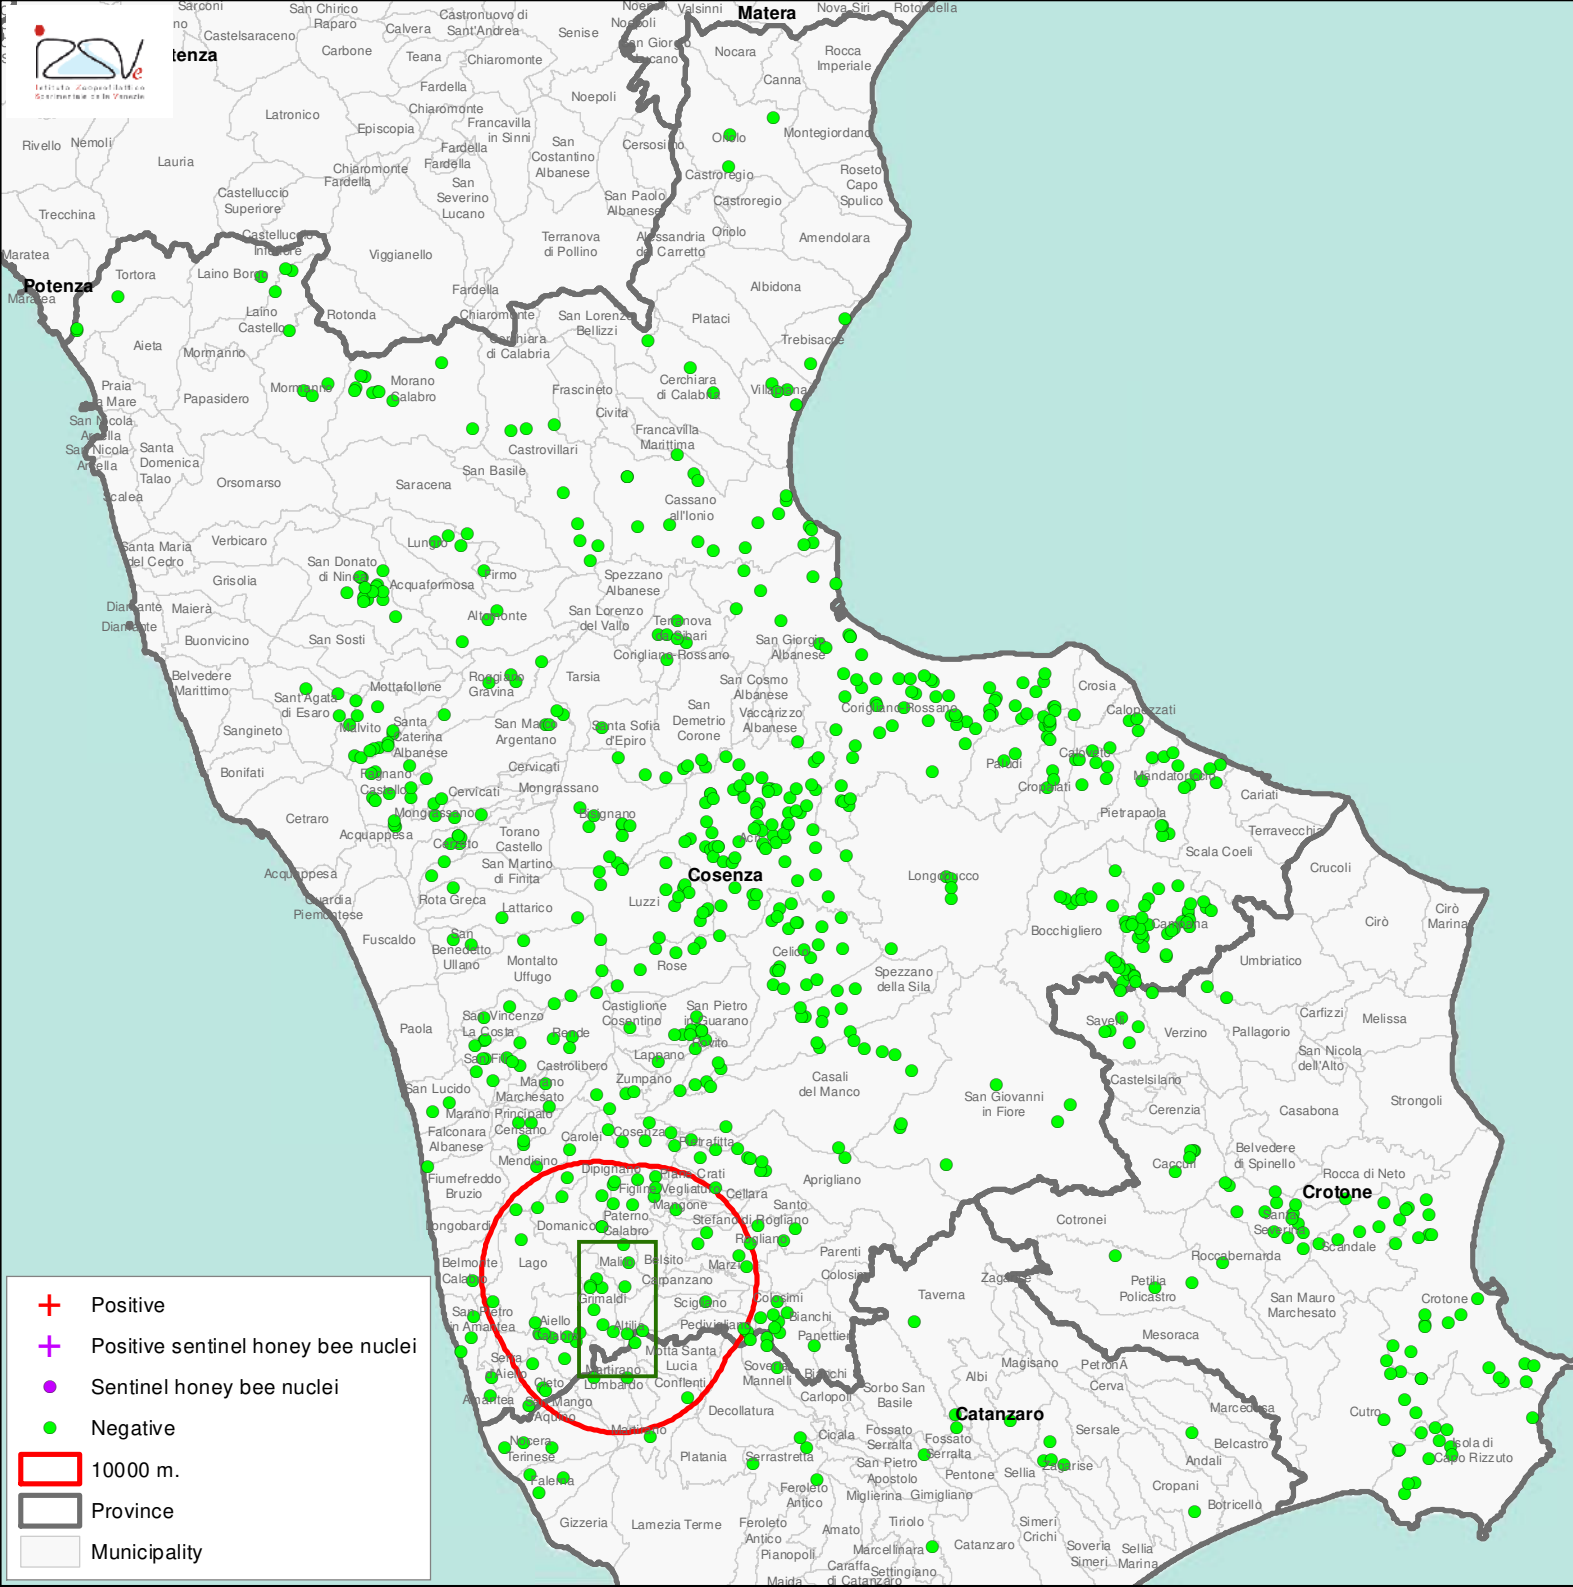

31/12/2023

- + Positive
- + Positive sentinel honey bee nuclei
- Sentinel honey bee nuclei
- Negative
- 10000 m.
- Province
- Municipality