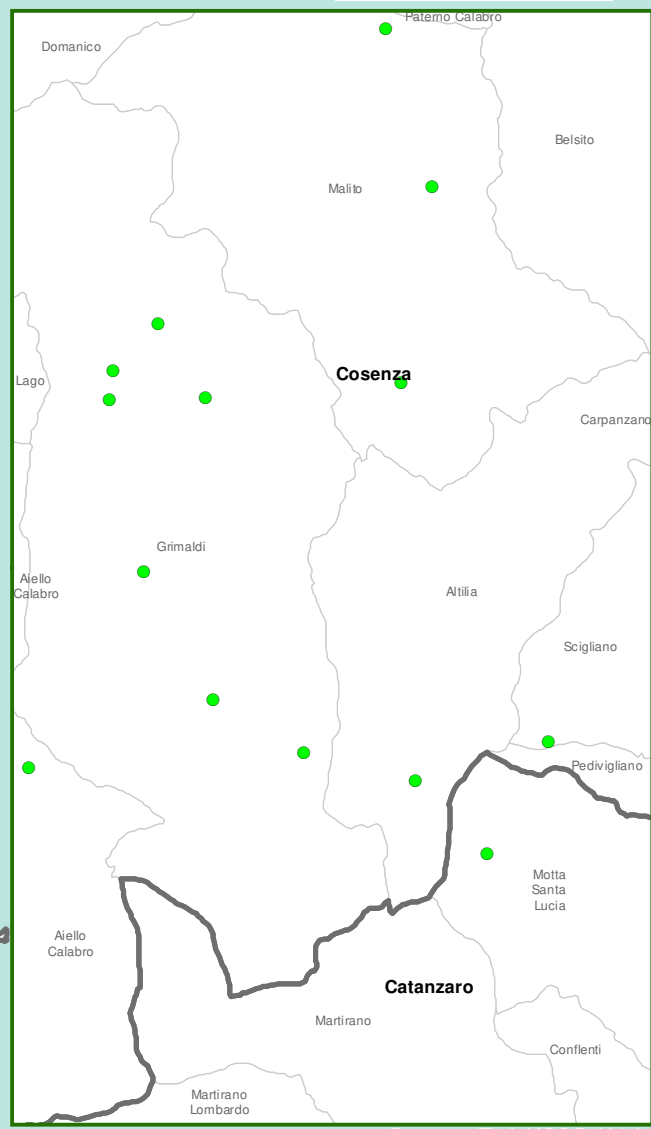

31/12/2023

- + Positive
- + Positive sentinel honey bee nuclei
- Sentinel honey bee nuclei
- Negative
- 10000 m.
- Province
- Municipality