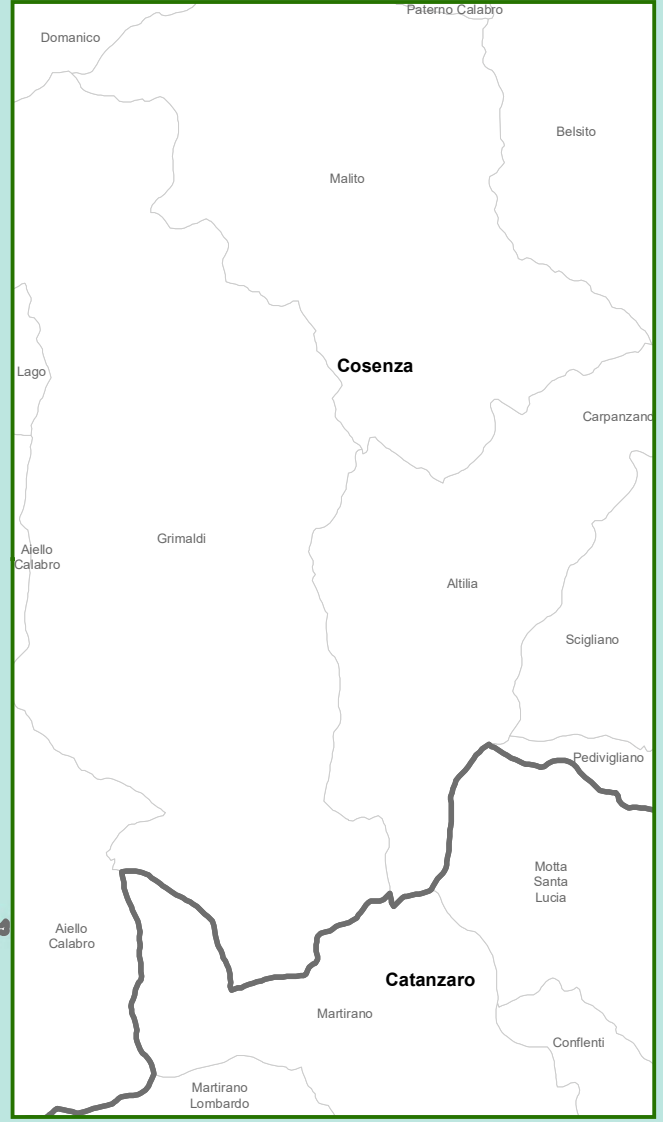

09/04/2024

- + Positive
- + Positive sentinel honey bee nuclei
- Sentinel honey bee nuclei
- Negative
- 10000 m.
- Province
- Municipality

Sources: Esri, USGS, NOAA