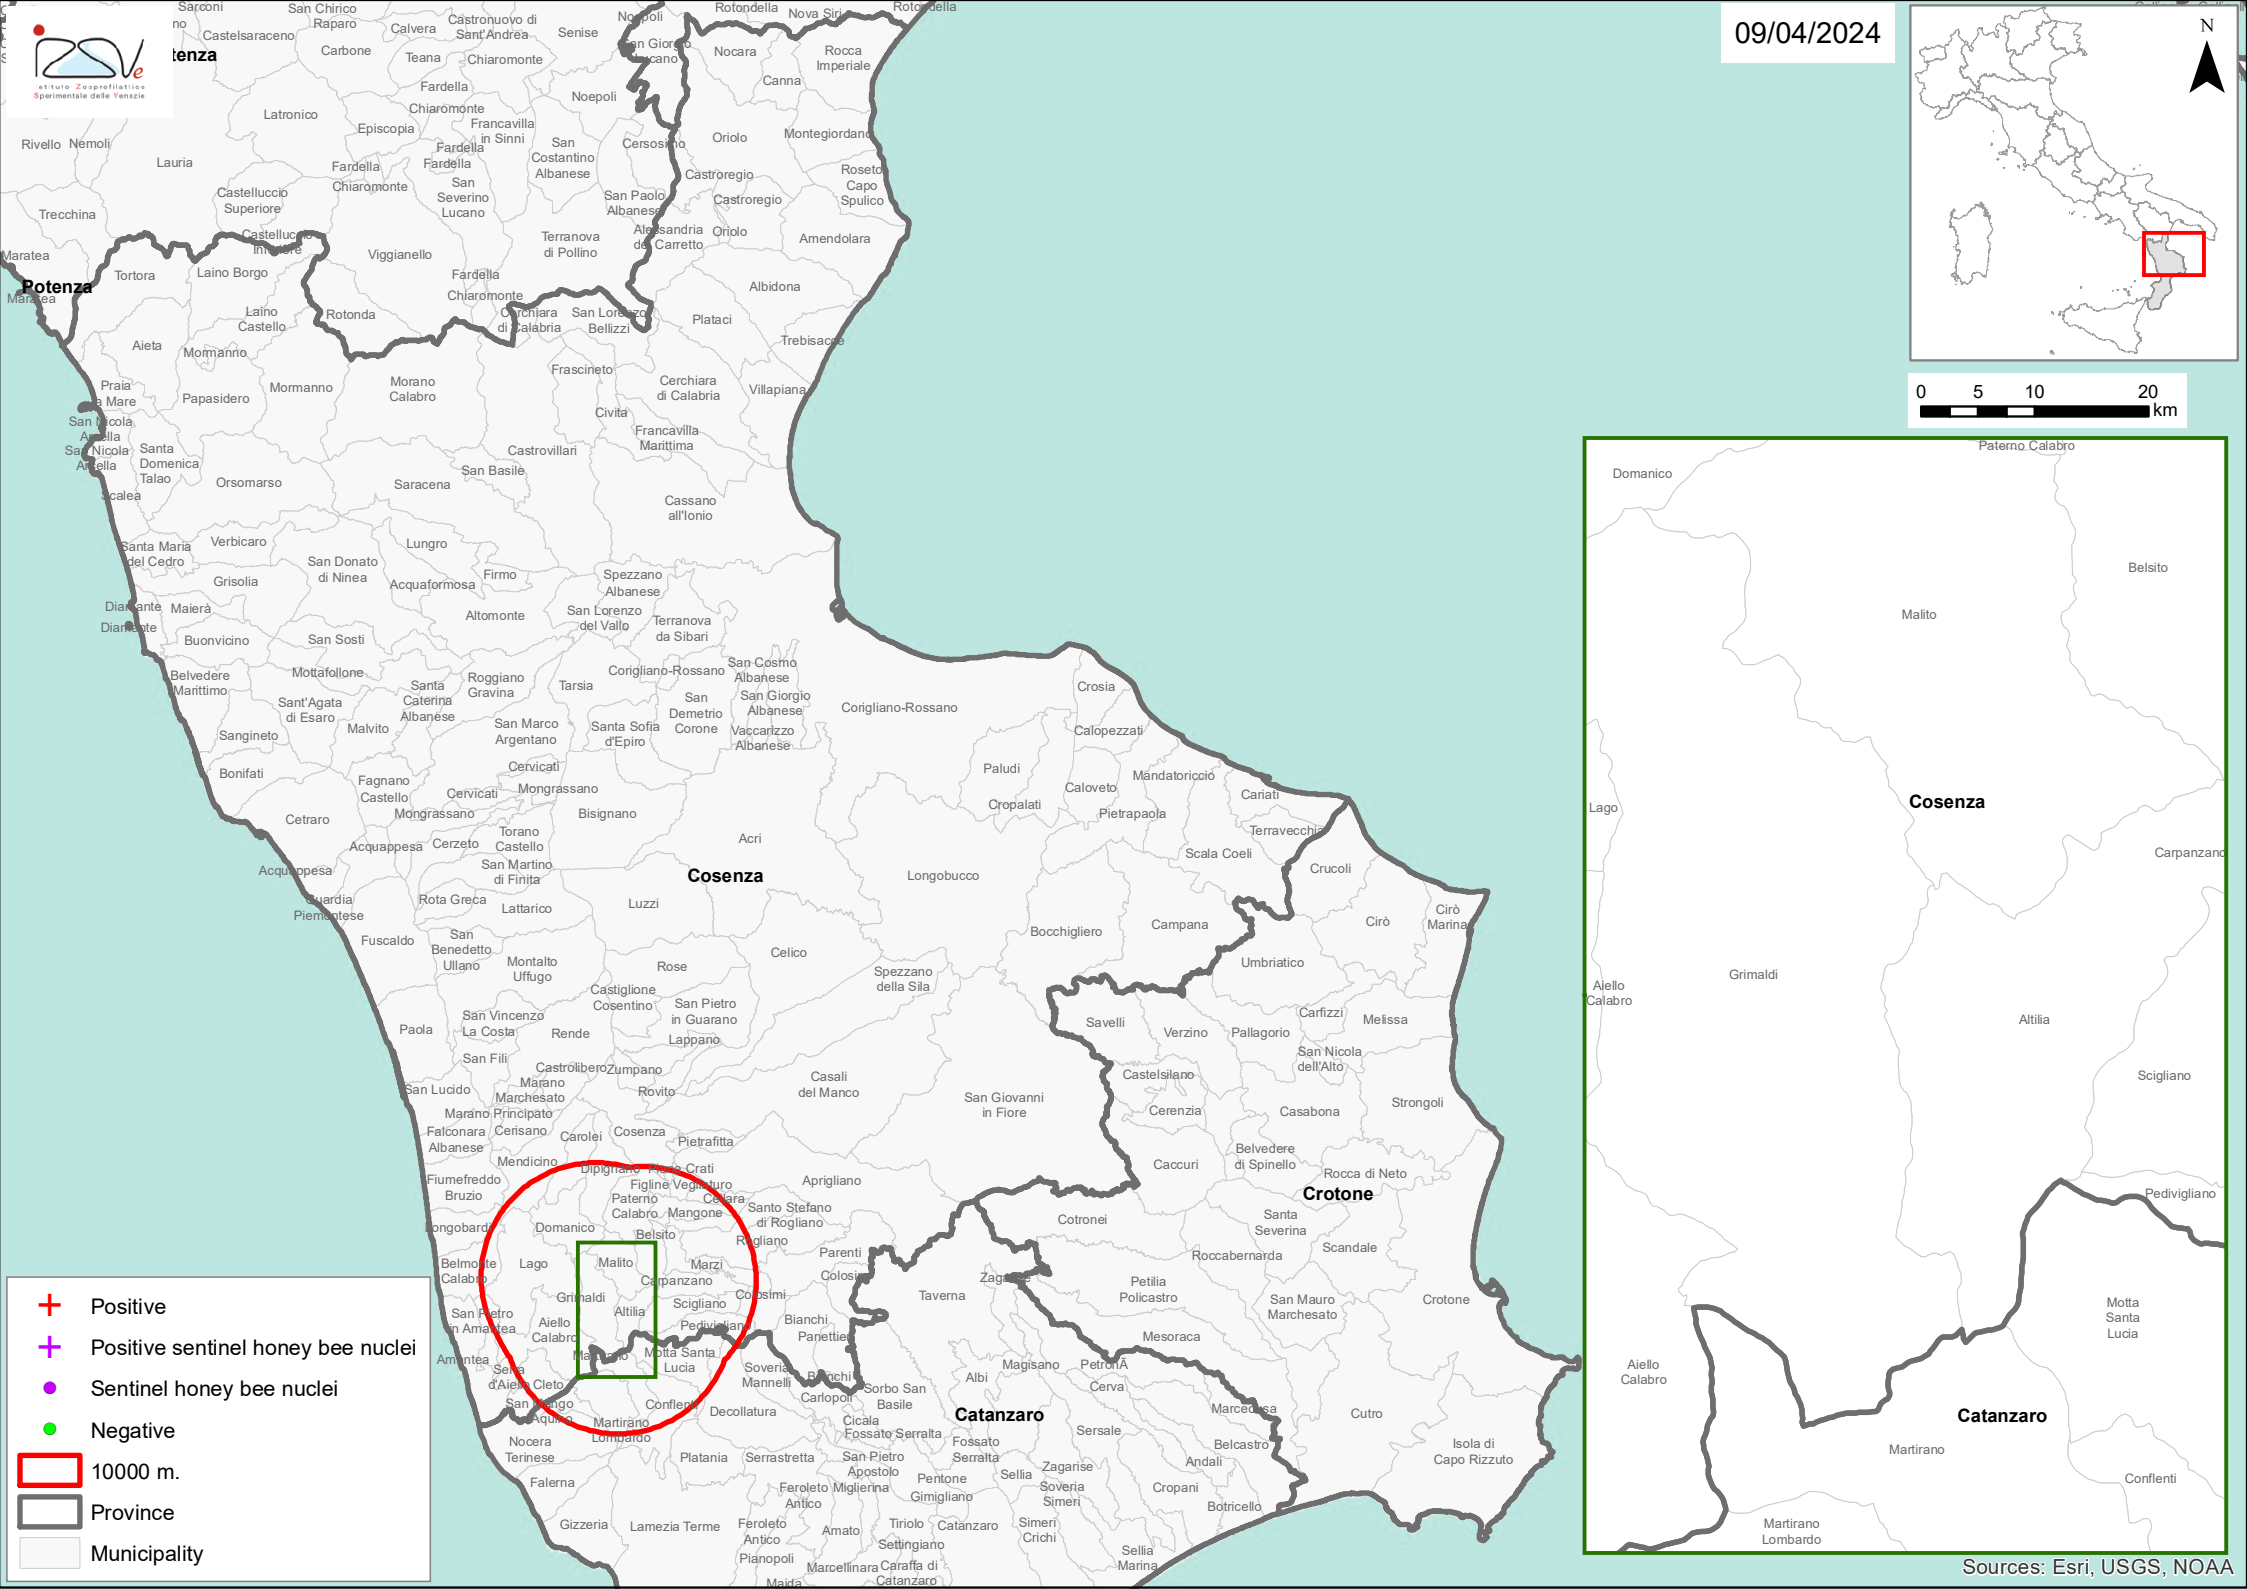

09/04/2024

- + Positive
- + Positive sentinel honey bee nuclei
- Sentinel honey bee nuclei
- Negative
- 10000 m.
- Province
- Municipality

Sources: Esri, USGS, NOAA